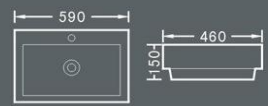

**MG-7003B**  
Semi Recessed Basin  
Size: 430 x 430 x 150mm

**MG-7005A**  
Above Counter Basin  
Size: 560 x 450 x 150mm

**MG-7005E**  
Above Counter Basin  
Size: 570 x 440 x 150mm

**MG-7008A**  
Above Counter Basin  
Size: 400 x 400 x 175mm

# BASIN Series

**MG-7010**  
Above Counter Basin  
Size: 440 × 440 × 170mm

**MG-7015A**  
Above Counter Basin  
Size: 480 × 480 × 195mm

**MG-7017**  
Above Counter Basin  
Size: 490 × 410 × 190mm

**MG-7026**  
Above Counter Basin  
Size: 470 × 470 × 150mm

**MG-7028A**  
Above Counter Basin  
Size: 540 × 450 × 170mm

**MG-7028C**  
Above Counter Basin  
Size: 590 × 460 × 150mm

**MG-7029**  
Above Counter Basin  
Size: 460 × 460 × 160mm

**MG-7046A**  
Drop in Basin  
Size: 430 × 430 × 180mm