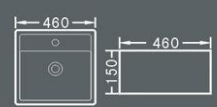

# BASIN Series

**MG-7010**  
Above Counter Basin  
Size: 440 × 440 × 170mm

**MG-7015A**  
Above Counter Basin  
Size: 480 × 480 × 195mm

**MG-7017**  
Above Counter Basin  
Size: 490 × 410 × 190mm

**MG-7026**  
Above Counter Basin  
Size: 470 × 470 × 150mm

**MG-7028A**  
Above Counter Basin  
Size: 540 × 450 × 170mm

**MG-7028C**  
Above Counter Basin  
Size: 590 × 460 × 150mm

**MG-7029**  
Above Counter Basin  
Size: 460 × 460 × 160mm

**MG-7046A**  
Drop in Basin  
Size: 430 × 430 × 180mm

**MG-7046B**  
Drop in Basin  
Size: 400 × 400 × 190mm

**MG-7063**  
Above Counter Basin  
Size: 460 × 460 × 150mm

**MG-7078**  
Above Counter Basin  
Size: 485 × 440 × 115mm

**MG-7084B**  
Above Counter Basin  
Size: 500 × 460 × 190mm

# BASIN Series

**MG-8040A**  
Semi Recessed Basin  
Size: 400 × 290 × 170mm

**MG-8050C**  
Semi Recessed Basin  
Size: 420 × 460 × 150mm

**MG-8050H**  
Semi Recessed Basin  
Size: 500 × 480 × 140mm

**MG-8050J**  
Semi Recessed Basin  
Size: 480 × 460 × 145mm