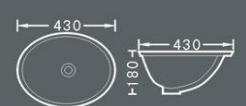

# BASIN Series

**MG-7010**  
Above Counter Basin  
Size: 440 × 440 × 170mm

**MG-7015A**  
Above Counter Basin  
Size: 480 × 480 × 195mm

**MG-7017**  
Above Counter Basin  
Size: 490 × 410 × 190mm

**MG-7026**  
Above Counter Basin  
Size: 470 × 470 × 150mm

**MG-7028A**  
Above Counter Basin  
Size: 540 × 450 × 170mm

**MG-7028C**  
Above Counter Basin  
Size: 590 × 460 × 150mm

**MG-7029**  
Above Counter Basin  
Size: 460 × 460 × 160mm

**MG-7046A**  
Drop in Basin  
Size: 430 × 430 × 180mm

**MG-7046B**  
Drop in Basin  
Size: 400 × 400 × 190mm

**MG-7063**  
Above Counter Basin  
Size: 460 × 460 × 150mm

**MG-7078**  
Above Counter Basin  
Size: 485 × 440 × 115mm

**MG-7084B**  
Above Counter Basin  
Size: 500 × 460 × 190mm

# BASIN Series

**MG-8040A**  
Semi Recessed Basin  
Size: 400 × 290 × 170mm

**MG-8050C**  
Semi Recessed Basin  
Size: 420 × 460 × 150mm

**MG-8050H**  
Semi Recessed Basin  
Size: 500 × 480 × 140mm

**MG-8050J**  
Semi Recessed Basin  
Size: 480 × 460 × 145mm