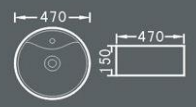

**MG-7003B**  
Semi Recessed Basin  
Size: 430 x 430 x 150mm

**MG-7005A**  
Above Counter Basin  
Size: 560 x 450 x 150mm

**MG-7005E**  
Above Counter Basin  
Size: 570 x 440 x 150mm

**MG-7008A**  
Above Counter Basin  
Size: 400 x 400 x 175mm

# BASIN Series

**MG-7010**  
Above Counter Basin  
Size: 440 × 440 × 170mm

**MG-7015A**  
Above Counter Basin  
Size: 480 × 480 × 195mm

**MG-7017**  
Above Counter Basin  
Size: 490 × 410 × 190mm

**MG-7026**  
Above Counter Basin  
Size: 470 × 470 × 150mm

**MG-7028A**  
Above Counter Basin  
Size: 540 × 450 × 170mm

**MG-7028C**  
Above Counter Basin  
Size: 590 × 460 × 150mm

**MG-7029**  
Above Counter Basin  
Size: 460 × 460 × 160mm

**MG-7046A**  
Drop in Basin  
Size: 430 × 430 × 180mm

**MG-7046B**  
Drop in Basin  
Size: 400 × 400 × 190mm

**MG-7063**  
Above Counter Basin  
Size: 460 × 460 × 150mm

**MG-7078**  
Above Counter Basin  
Size: 485 × 440 × 115mm

**MG-7084B**  
Above Counter Basin  
Size: 500 × 460 × 190mm