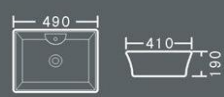

# BASIN Series

**MG-4060**  
Drop in Cabinet Top  
Size: 600 x 490 x 310mm

**MG-508**  
Drop in Basin  
Size: 600 x 480 x 185mm

**MG-509B**  
Drop in Basin  
Size: 535 x 430 x 195mm

**MG-540E**  
Under Counter Basin  
Size: 530 x 340 x 165mm

**MG-7003B**  
Semi Recessed Basin  
Size: 430 x 430 x 150mm

**MG-7005A**  
Above Counter Basin  
Size: 560 x 450 x 150mm

**MG-7005E**  
Above Counter Basin  
Size: 570 x 440 x 150mm

**MG-7008A**  
Above Counter Basin  
Size: 400 x 400 x 175mm

# BASIN Series

**MG-7010**  
Above Counter Basin  
Size: 440 × 440 × 170mm

**MG-7015A**  
Above Counter Basin  
Size: 480 × 480 × 195mm

**MG-7017**  
Above Counter Basin  
Size: 490 × 410 × 190mm

**MG-7026**  
Above Counter Basin  
Size: 470 × 470 × 150mm

**MG-7028A**  
Above Counter Basin  
Size: 540 × 450 × 170mm

**MG-7028C**  
Above Counter Basin  
Size: 590 × 460 × 150mm

**MG-7029**  
Above Counter Basin  
Size: 460 × 460 × 160mm

**MG-7046A**  
Drop in Basin  
Size: 430 × 430 × 180mm