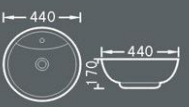

**MG-542A**  
Under Counter Basin  
Size: 510 x 400 x 175mm

**MG-544**  
Under Counter Basin  
Size: 460 x 345 x 190mm

**MG-7001**  
Above Counter Basin  
Size: 460 x 460 x 180mm

**MG-7003A**  
Semi Recessed Basin  
Size: 435 x 435 x 150mm

**MG-7003B**  
Semi Recessed Basin  
Size: 430 x 430 x 150mm

**MG-7005A**  
Above Counter Basin  
Size: 560 x 450 x 150mm

**MG-7005E**  
Above Counter Basin  
Size: 570 x 440 x 150mm

**MG-7008A**  
Above Counter Basin  
Size: 400 x 400 x 175mm

# BASIN Series

**MG-7010**  
Above Counter Basin  
Size: 440 × 440 × 170mm

**MG-7015A**  
Above Counter Basin  
Size: 480 × 480 × 195mm

**MG-7017**  
Above Counter Basin  
Size: 490 × 410 × 190mm

**MG-7026**  
Above Counter Basin  
Size: 470 × 470 × 150mm

**MG-7028A**  
Above Counter Basin  
Size: 540 × 450 × 170mm

**MG-7028C**  
Above Counter Basin  
Size: 590 × 460 × 150mm

**MG-7029**  
Above Counter Basin  
Size: 460 × 460 × 160mm

**MG-7046A**  
Drop in Basin  
Size: 430 × 430 × 180mm