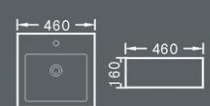

**MG-7003B**  
Semi Recessed Basin  
Size: 430 x 430 x 150mm

**MG-7005A**  
Above Counter Basin  
Size: 560 x 450 x 150mm

**MG-7005E**  
Above Counter Basin  
Size: 570 x 440 x 150mm

**MG-7008A**  
Above Counter Basin  
Size: 400 x 400 x 175mm

# BASIN Series

**MG-7010**  
Above Counter Basin  
Size: 440 × 440 × 170mm

**MG-7015A**  
Above Counter Basin  
Size: 480 × 480 × 195mm

**MG-7017**  
Above Counter Basin  
Size: 490 × 410 × 190mm

**MG-7026**  
Above Counter Basin  
Size: 470 × 470 × 150mm

**MG-7028A**  
Above Counter Basin  
Size: 540 × 450 × 170mm

**MG-7028C**  
Above Counter Basin  
Size: 590 × 460 × 150mm

**MG-7029**  
Above Counter Basin  
Size: 460 × 460 × 160mm

**MG-7046A**  
Drop in Basin  
Size: 430 × 430 × 180mm

**MG-7046B**  
Drop in Basin  
Size: 400 × 400 × 190mm

**MG-7063**  
Above Counter Basin  
Size: 460 × 460 × 150mm

**MG-7078**  
Above Counter Basin  
Size: 485 × 440 × 115mm

**MG-7084B**  
Above Counter Basin  
Size: 500 × 460 × 190mm