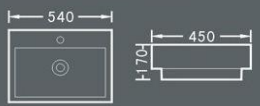

**MG-7003B**  
Semi Recessed Basin  
Size: 430 x 430 x 150mm

**MG-7005A**  
Above Counter Basin  
Size: 560 x 450 x 150mm

**MG-7005E**  
Above Counter Basin  
Size: 570 x 440 x 150mm

**MG-7008A**  
Above Counter Basin  
Size: 400 x 400 x 175mm

# BASIN Series

**MG-7010**  
Above Counter Basin  
Size: 440 × 440 × 170mm

**MG-7015A**  
Above Counter Basin  
Size: 480 × 480 × 195mm

**MG-7017**  
Above Counter Basin  
Size: 490 × 410 × 190mm

**MG-7026**  
Above Counter Basin  
Size: 470 × 470 × 150mm

**MG-7028A**  
Above Counter Basin  
Size: 540 × 450 × 170mm

**MG-7028C**  
Above Counter Basin  
Size: 590 × 460 × 150mm

**MG-7029**  
Above Counter Basin  
Size: 460 × 460 × 160mm

**MG-7046A**  
Drop in Basin  
Size: 430 × 430 × 180mm