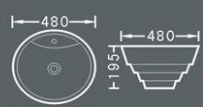

**MG-542A**  
Under Counter Basin  
Size: 510 x 400 x 175mm

**MG-544**  
Under Counter Basin  
Size: 460 x 345 x 190mm

**MG-7001**  
Above Counter Basin  
Size: 460 x 460 x 180mm

**MG-7003A**  
Semi Recessed Basin  
Size: 435 x 435 x 150mm

**MG-7003B**  
Semi Recessed Basin  
Size: 430 x 430 x 150mm

**MG-7005A**  
Above Counter Basin  
Size: 560 x 450 x 150mm

**MG-7005E**  
Above Counter Basin  
Size: 570 x 440 x 150mm

**MG-7008A**  
Above Counter Basin  
Size: 400 x 400 x 175mm

# BASIN Series

**MG-7010**  
Above Counter Basin  
Size: 440 × 440 × 170mm

**MG-7015A**  
Above Counter Basin  
Size: 480 × 480 × 195mm

**MG-7017**  
Above Counter Basin  
Size: 490 × 410 × 190mm

**MG-7026**  
Above Counter Basin  
Size: 470 × 470 × 150mm

**MG-7028A**  
Above Counter Basin  
Size: 540 × 450 × 170mm

**MG-7028C**  
Above Counter Basin  
Size: 590 × 460 × 150mm

**MG-7029**  
Above Counter Basin  
Size: 460 × 460 × 160mm

**MG-7046A**  
Drop in Basin  
Size: 430 × 430 × 180mm